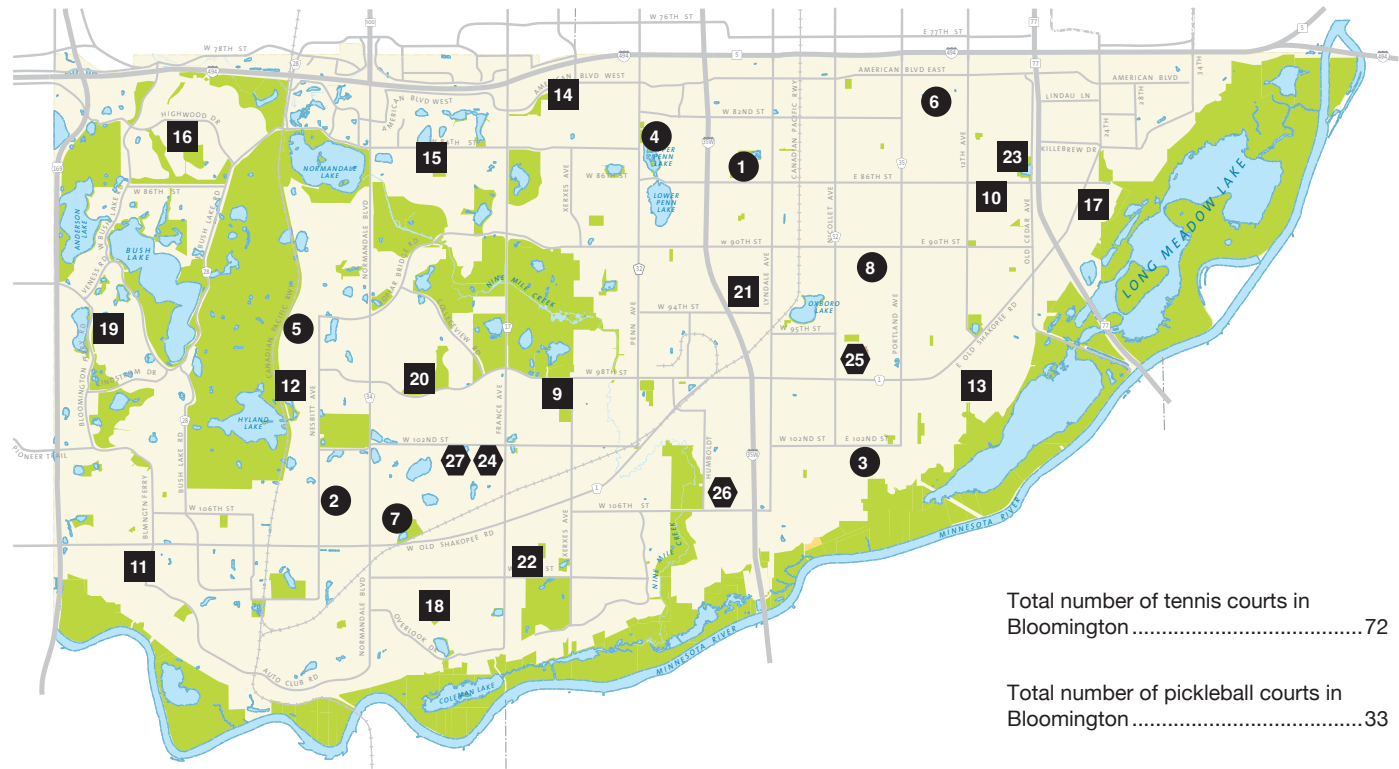

Tennis only courts

- **1** Bryant Park
  1001 W. 85th St. 4
- **2** Brye Park
  10500 Xavier Ave. S. 1
- **3** Gene C. Kelly Playfields
  185 E. 102nd St. 2
- **4** Haeg Park
  8301 Penn Ave. S. 2
- **5** Ridgeview Playground
  6001 W. 94th St. 2
- **6** Smith Park (lighted)
  8200 Park Ave. S. 2
- **7** Southglen Playground
  10701 Rich Rd. 1
- **8** Valley View Playfields (lighted)
  401 W. 90th St. 6

Pickleball and tennis dual purpose courts

- **9** Brookside Park (backboard)
  10000 Xerxes Ave. S. 2
- **10** Cedarcrest Park (leased property)
  8700 Bloomington Ave. 1
- **11** Dred Scott Playfields* (lighted)
  10820 Bloomington Ferry Rd.
  *Additional pickleball ONLY courts 4T 6PB
- **12** Hyland Hills Courts
  9858 Edgewood Rd. 2
- **13** Indian Mounds Elementary
  9801 11th Ave. S. 1
  (Bloomington School District courts, city maintained)

- **14** Northcrest Park
  3500 W. 81st St. 2T 4PB
- **15** Poplar Bridge Park (backboard)
  4600 W. 85th St. 2
- **16** Reynolds Park
  7201 W. 83rd St. 2
- **17** River Ridge Playground
  8715 River Ridge Rd. 2
- **18** Southwood Playground
  4800 Terracewood Dr. 2

- **19** Sunrise Park
  9401 Bloomington Ferry Rd. 2
- **20** Tarnhill Playground (backboard)
  9650 Little Rd. 2
- **21** Vanderbie Park
  1001 W. 92nd St. 2
- **22** Westwood Park*
  3490 W. 109th St.
  *Additional pickleball ONLY courts 1T 8PB
- **23** Wrights Lake Park
  8501 17th Ave S. 2

Bloomington School District tennis only courts

- **24** Jefferson High School
  4001 W. 102nd St. 7
- **25** Kennedy High School
  9701 Nicollet Ave. 7
- **26** Oak Grove Middle School
  1300 W. 106th St. 4
- **27** Olson Middle School
  4551 W. 102nd St. 4

Total number of tennis courts in Bloomington 72

Total number of pickleball courts in Bloomington 33

Parks and Recreation

Parks and Recreation
1800 W. Old Shakopee Road
Bloomington MN 55431-3071

PH 952-563-8877
FAX 952-563-8715
MN RELAY 711

E-MAIL parksrec@BloomingtonMN.gov
BloomingtonMN.gov