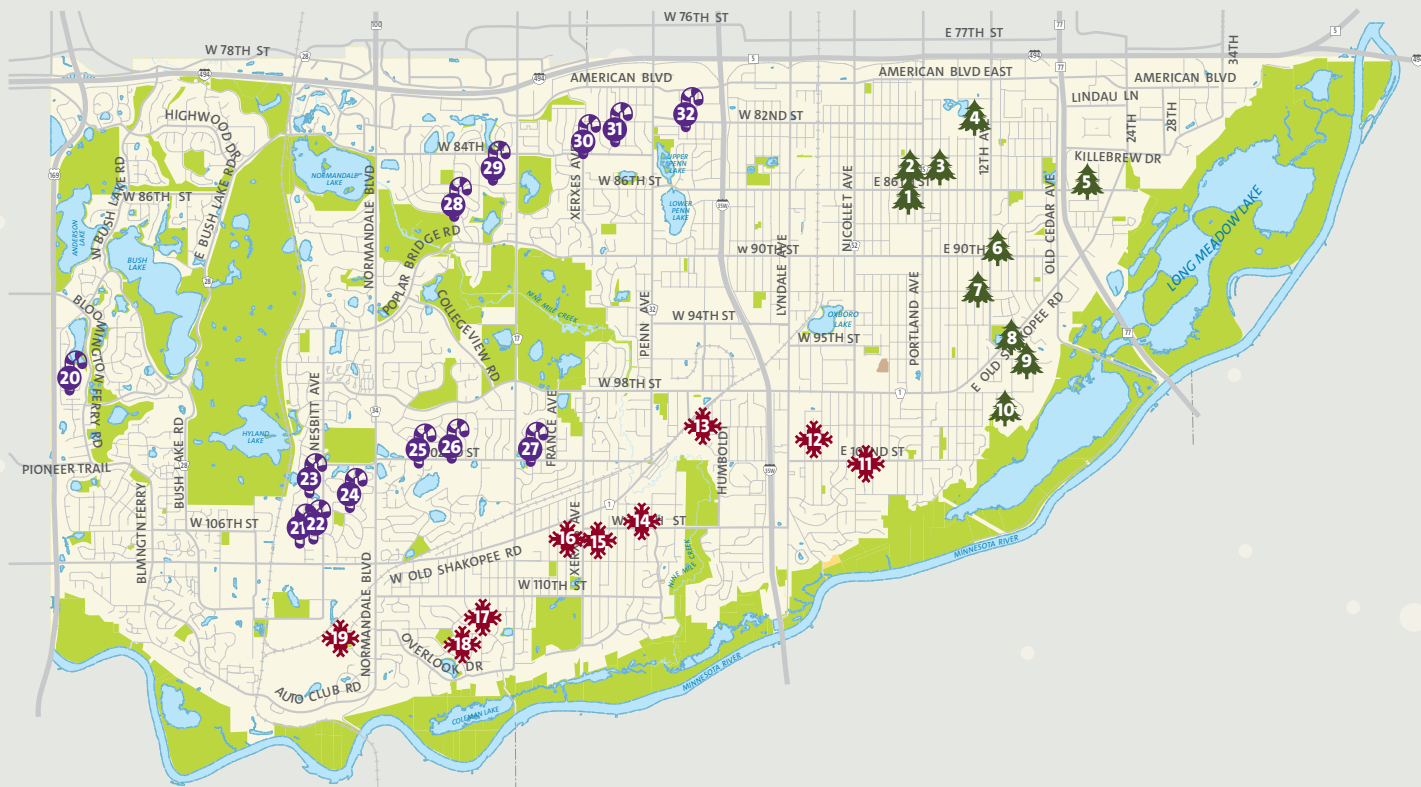

2023 WINTER LIGHTS TOUR

TOUR 1 PROPERTY

| | |
|------------------|----|
| 8700 5th Ave S | 1 |
| 8551 5th Ave S | 2 |
| 625 E 86th St | 3 |
| 8239 10th Ave S | 4 |
| 2000 E 86 1/2 St | 5 |
| 9042 13th Ave S | 6 |
| 9306 11th Ave S | 7 |
| 1400 E 96th St | 8 |
| 9708 16th Ave S | 9 |
| 1401 E 100th St | 10 |

TOUR 2 PROPERTY

| | |
|----------------------|----|
| 109 E 103rd St | 11 |
| 324 W 102nd St | 12 |
| 10030 James Rd | 13 |
| 10634 Queen Cir | 14 |
| 10735 Washburn Ave S | 15 |
| 10730 Xerxes Ave S | 16 |
| 4209 W 113th St | 17 |
| 11433 Kell Rd | 18 |
| 11318 Xavier Cir | 19 |

TOUR 3 PROPERTY

| | |
|---------------------|----|
| 9756 Cavell Ave S | 20 |
| 10608 Alabama Cir S | 21 |
| 5925 W 106th St | 22 |
| 10319 Colorado Cir | 23 |
| 10422 Briar Cir | 24 |
| 10201 Rich Rd | 25 |
| 4500 W 102nd St | 26 |
| 3600 W 102nd St | 27 |
| 4509 W 88th St | 28 |
| 8524 Irwin Rd | 29 |
| 8342 Washburn Ave S | 30 |
| 2618 Sheridan Pl | 31 |
| 8217 Logan Ave S | 32 |